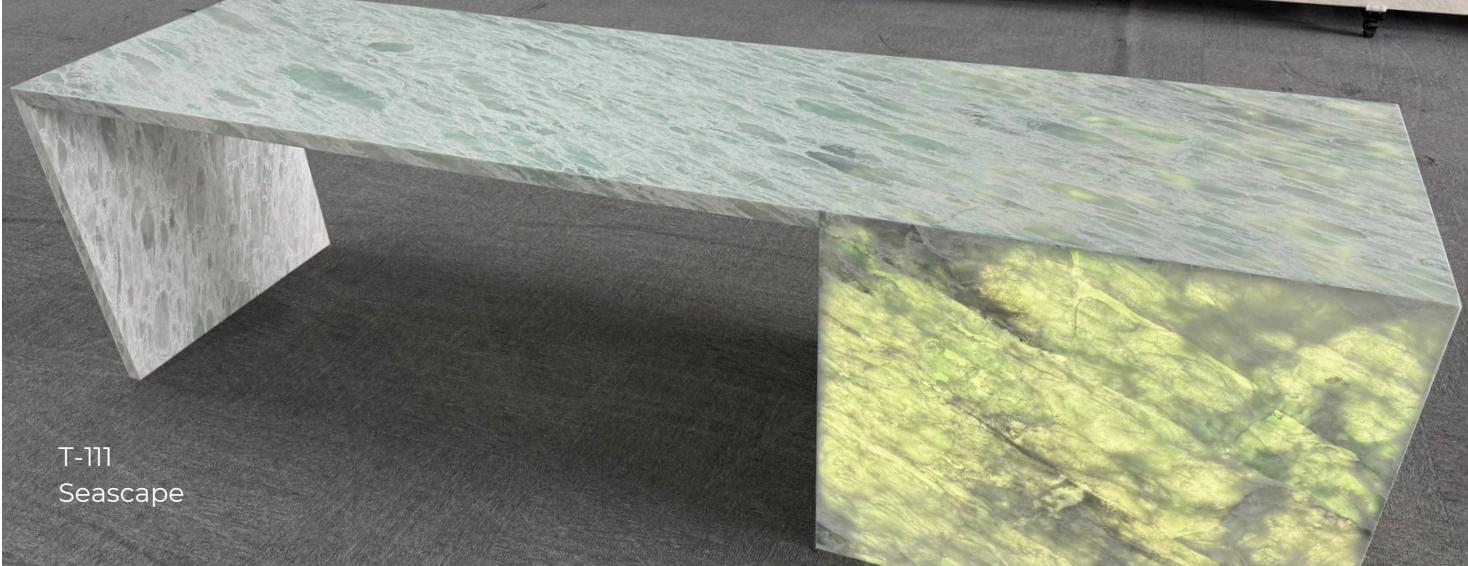

T-111
Seascape