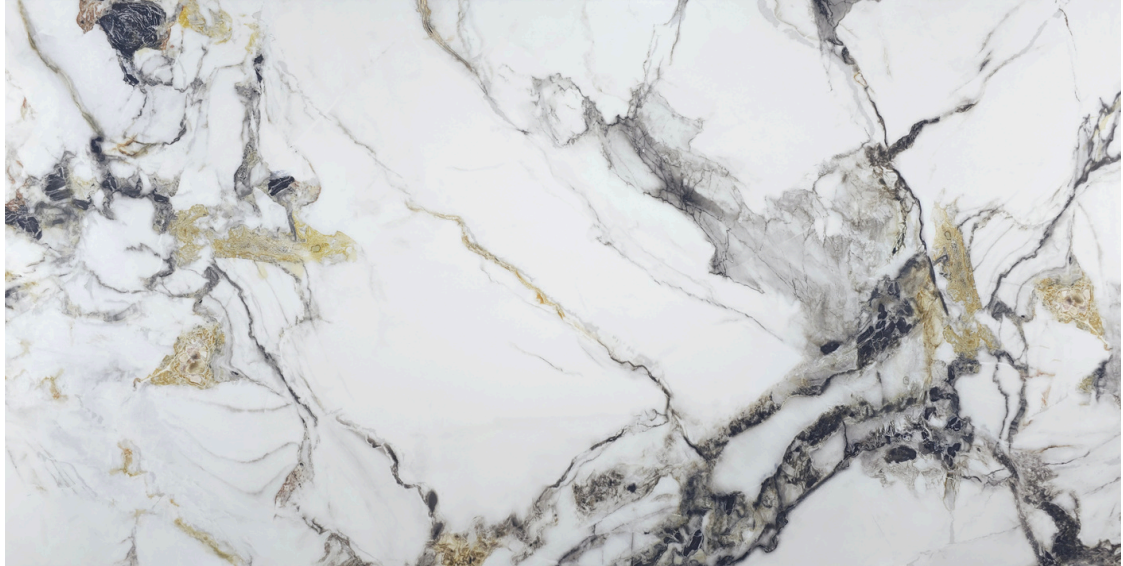

Honed | Fullbody-printed

Jumbo Slab size
3220X1620X20 mm

SIGNATURE PLUS

TD06
Calacatta Oro

TD400 Bianco Luxe

Polished | Fullbody-printed

Jumbo Slab size
3220X1620X20 mm

SIGNATURE PLUS